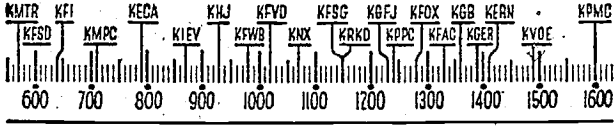

YOUR Radio TODAY

[The information contained in the following schedule is furnished by the stations broadcasting the programs.]

5 A.M.

KRKD—Chuck Wagon Roundup.

5:45 A.M.

KFI—Nat. Farm Home Markets.

6 to 7 A.M.

KMTR—Spanish Music.
KFAC—Smile in Morning, 6.
KECA—Musical Clock, 6:30.
KFVB—Variety, 5 to 7.
KMPC—Ranch Boys, 6; News, 6:15; Yawn Patrol, 6:30; Bible Fellowship, 6:45.
KGFJ—Sunrise Serenade, 6:30; Stocks.
KHJ—Variety.
KNX—Variety, 1 1/2 hrs.
KRKD—Early Riser, News, 6:30.
KGER—News, 6; Purple Mules, 6:30; Rev. Patten, 6:45.
KFI—“Got to Get Up,” 6:30; Fleetwood Lawton, 6:45.

7 A.M.

KGER—News.
KECA—Feetwood Lawton.
KFI—Agriculture.
KMPC—Ranch Music.
KFAC—Pastor Reynolds, 1/2 hr.
KGFJ—News, Stocks.
KFVB—Bob White.
KHJ—Top o’ Morn’g, News

7:15 A.M.

KFOX—El Desperador.
KGER—Aubrey Lee to 8.
KFVD—Covered Wagon Jubilee, 1 1/2 hrs.
KECA—Music Clock.
KHJ—Texas Jim Lewis.
KGFJ—Sports.
KFI—News.

7:30 A.M.

KFAC—Music.
KRKD—Cowgirls.
KFSG—Church, 1/2 hr.
KECA—News.
KMPC—Variety, 1 hr.
KNX—News.
KHJ—Variety.
KGFJ—Music.
KFOX—Wake Up, Live.
KFI—Music Clock.

7:45 A.M.

KFWB, KFAC, KRKD—News.
KGFJ—Harmony Hall.
KECA—Music Clock.
KFI—Week-end Whimsy.
KNX—Melody Express.

8 A.M.

KHJ—Marvin Orch.
KRKD—Music.
KFWB—Grouch Club.
KFAC—Headlines.
KFI—Sam Hayes.
KGER—Church.
KGER—Soul Patrol.
KECA—Brkfst. Club.
KNX—Country Journal.

8:15 A.M.

KFI—“New England to You.”
KGER—Mizpah Hour, 1/2 hr.

8:30 A.M.

KFOX—Talk.
KECA, KHJ—News.
KFAC—U.S. Army.
KFWB—Music.
KGFJ—Hits.
KNX—Town Crier.
KFI—Youth Call.
KMPC—Music.

8:45 A.M.

KGFJ—Medical.
KFI—News.
KRKD—News, Music.
KFAC—L.A. County Band.
KFWB—Salvation Army.
KNX—School of Air.
KHJ—Dons.
KFOX—Music.
KECA—Robt. L. Johnson.
KGER—Music.

9 A.M.

KECA—Fed. Churches.
KMPC—News.
KNX—Let’s Pretend.
KFWB—Music.
KGFJ—Music.
KHJ—Army Band.
KFOX—Rev. Ivie.
KFAC—Morn. Inspirations.
KGER—Gospel Singers.
KFI—Lincoln Highway.
KMTR—Religious.
KRKD—Prairie Schooner.

9:15 A.M.

KFAC—Music.
KECA—40 Plus Associates.
KFVD—News.
KMPC—Music.
KGFJ—Music.
KGER—March Ahead Time.
KMTR—W. C. Keyes.

9:30 A.M.

KECA—Ilka Chase.
KFI—Masters Orch.
KFAC—Health Talk.
KFVD—Piano Cartoons.
KMPC, KMTR—Music.
KHJ—Garden Plots.
KRKD—“No Politics.”
KRKD—Weather Forecast.
KGER—Revival.
KFWB—W.B. Record.
KFI—News.

9:45 A.M.

KMPC, KRKD—News.
KFI—County Medical.
KGER—Full Gospel.
KFVD—Parade.
KGFJ—Vocal.
KFOX—Music.
KFAC—Organ.

10 A.M.

KGFJ—News, Stocks.
KNX—Creek Follies.
KMPC—Young American Flyers, 1 hr.
KFI—Laval Orch.
KGER—Religious.
KHJ, KFOX—News.
KECA—Tulip Festival, 1/2 hr.
KRKD—Paddock Flashes.
KFVD—Gospel.
KMTR—Dr. Davies.

10:15 A.M.

KHJ—Feed for Thought.
KGER—Rev. Ivie.
KFI—On the Job.
KRKD, KFAC, KFOX—Music.

10:30 A.M.

KFOX—Orch.
KNX—Voice Broadway.
KHJ—Orch.
KMTR—Variety.
KFAC—News.
KFWB—News, Music.
KECA—Govt. Reports.
KFI—Jenkins Orch.
KGER—Bright Corner.

10:45 A.M.